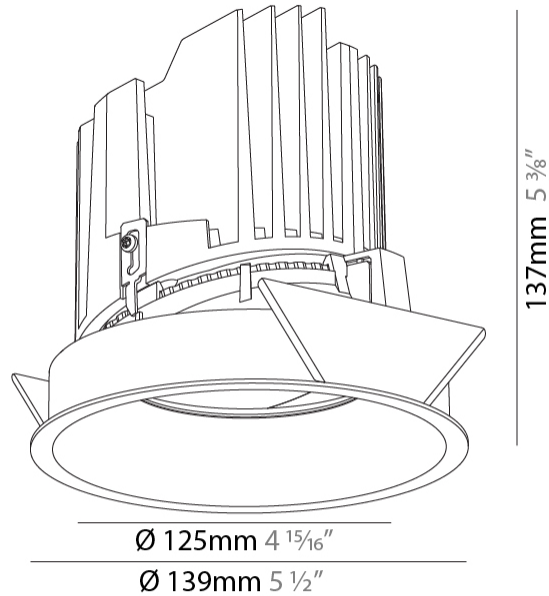

GENERAL

Series: Bioniq
Subseries: Bioniq Round Semi Adjustable
Brand: Prolight
Division: Architectural
Mounting Type: Recessed
Mounting Location: Ceiling
Subcategory: Downlight

PHYSICAL

Shape: Round
Diameter (mm): 139
Diameter (in): 5 1/2
Height (mm): 137
Height (in): 5 3/8
Ceiling Thickness (mm): 10 / 12.5 / 15
Ceiling Thickness (in): 3/8 or 1/2 or 9/16
Min. Recessing Depth (mm): 150
Min. Recessing Depth (in): 5 7/8
Light Distribution: Adjustable / Downlight
Weight (kg): 0.856
Weight (lbs): 1.89
Fixture Finish: SSR / BKV / CWI / CRY / HAB / UFT / ITA / RUA / FTG / MYG / LOD / PUS / FRO / FUP / KIA / POP / BLS / SPG / MEY / GOH / GUM / CHC / COM / ABZ / JAG / OBR / MOS / ROR
Fixture Material: Aluminum Die Cast
Cut-out Measurements: 130mm / 5 1/8"

LED

Number of LEDs: 1
Color Temperature (°K): 2700 / 3000 / 3500 / 4000
Max. Delivered Lumen (lm): 2030 / 2080 / 2185 / 2230
Nominal Lumen (lm): 3210 / 3290 / 3459 / 3530
CRI: >90 CRI
Efficiency (%): 0.631
Lamp Life (hrs): 50000

OPTICAL

Reflector: 20 / 40 / 60
Adjustability: Rotational 355°; Tilt 10°

RATINGS AND CERTIFICATIONS

Certified By: Certified for North American Standards
IP rating: IP20

BIONIQ ROUND SEMI ADJUSTABLE RECESSED